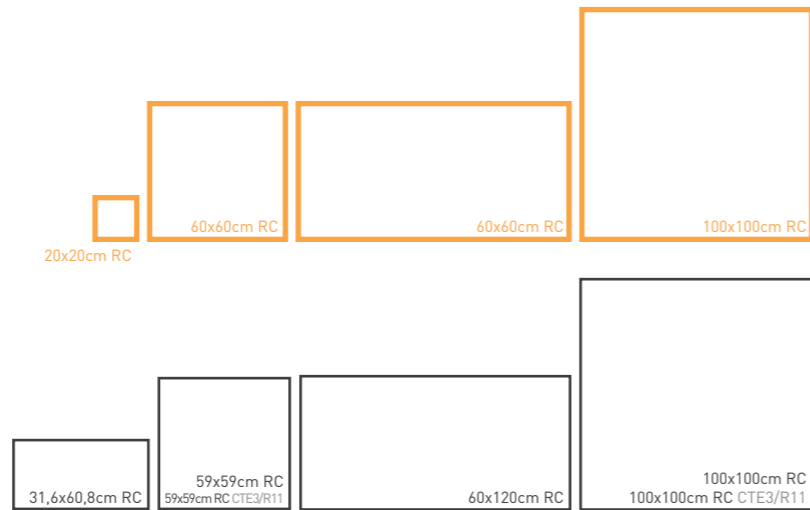

FORMATOS DISPONIBLES AVAILABLE FORMATS

TABLA RESUMEN SUMMARY TABLE

R001WS7207	MAKE UP WHITE	31,6x60,8cm • 12,4"x23,9"	B 186
R001W32617	MAKE UP WHITE RC	59x59cm • 23,2"x23,2"	B 226
R001W32695	MAKE UP WHITE RC CTE3/R11	59x59cm • 23,2"x23,2"	B 226
R001W32633	MAKE UP WHITE RC	60x120cm • 23,6"x47,2"	B 310
R001W32733	MAKE UP WHITE RC	100x100cm • 39,4"x39,4"	B 310
R001W32896	MAKE UP WHITE RC CTE3/R11	100x100cm • 39,4"x39,4"	B 310
R001W32593	MAKE UP 20 WHITE RC	20x20cm • 7,9"x7,9"	B 671
R001W32942	MAKE UP 20 WHITE RC	60x60cm • 23,6"x23,6"	B 410
R001W32607	MAKE UP 20 WHITE RC	60x120cm • 23,6"x47,2"	B 600
R001W32749	MAKE UP 20 WHITE RC	100x100cm • 39,4"x39,4"	B 600

FORMATOS DISPONIBLES AVAILABLE FORMATS

TABLA RESUMEN SUMMARY TABLE

R001WS7205	MAKE UP GREY	31,6x60,8cm • 12,4"x23,9"	B 186
R001W32619	MAKE UP GREY RC	59x59cm • 23,2"x23,2"	B 226
R001W32697	MAKE UP GREY RC CTE3/R11	59x59cm • 23,2"x23,2"	B 226
R001W32635	MAKE UP GREY RC	60x120cm • 23,6"x47,2"	B 310
R001W32731	MAKE UP GREY RC	100x100cm • 39,4"x39,4"	B 310
R001W32898	MAKE UP GREY RC CTE3/R11	100x100cm • 39,4"x39,4"	B 310
R001W32589	MAKE UP 20 GREY RC	20x20cm • 7,9"x7,9"	B 671
R001W32940	MAKE UP 20 GREY RC	60x60cm • 23,6"x23,6"	B 410
R001W32605	MAKE UP 20 GREY RC	60x120cm • 23,6"x47,2"	B 600
R001W32745	MAKE UP 20 GREY RC	100x100cm • 39,4"x39,4"	B 600

 MAKE UP WHITE 60x120cm RC
 MAKE UP GREY 100x100cm RC

MAKE UP DARK

31,6x60,8 • 59x59 RC • 60x120 RC • 100x100 RC • 20x20 RC • 60x60 RC • 60x120 RC • 100x100 RC
 12,4"x23,9" • 23,2"x23,2" RC • 23,6"x47,2" RC • 39,4"x39,4" RC • 7,9"x7,9" RC • 23,6"x23,6" RC • 23,6"x47,2" RC • 39,4"x39,4" RC