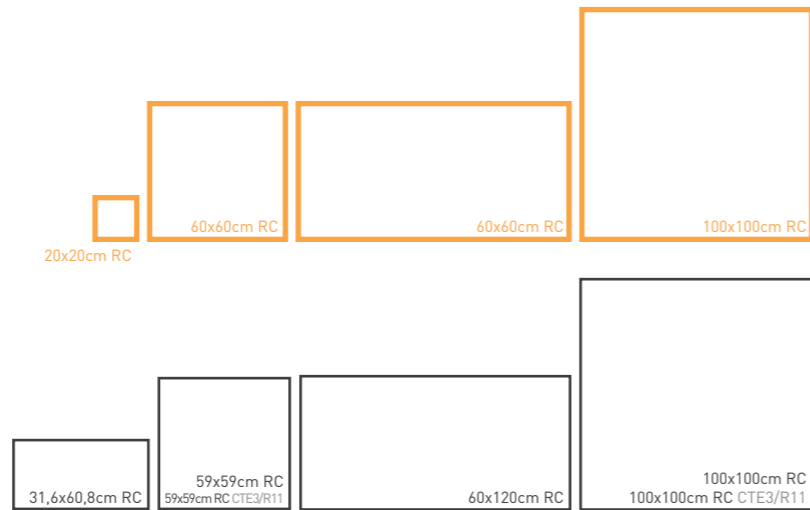

CONCRETE COLLECTION

MAKE UP

WHITE
GREY
DARK
MINK

31,6x60,8cm	20x20cm RC
59x59cm RC	60x60cm RC
60x120cm RC	60x120cm RC
100x100cm RC	100x100cm RC

rocersa®

MAKE UP WHITE

31,6x60,8 • 59x59 RC • 60x120 RC • 100x100 RC • 20x20 RC • 60x60 RC • 60x120 RC • 100x100 RC
 12,4"x23,9" • 23,2"x23,2" RC • 23,6"x47,2" RC • 39,4"x39,4" RC • 7,9"x7,9" RC • 23,6"x23,6" RC • 23,6"x47,2" RC • 39,4"x39,4" RC

FORMATOS DISPONIBLES AVAILABLE FORMATS

TABLA RESUMEN SUMMARY TABLE

R001WS7207	MAKE UP WHITE	31,6x60,8cm • 12,4"x23,9"	B 186
R001W32617	MAKE UP WHITE RC	59x59cm • 23,2"x23,2"	B 226
R001W32695	MAKE UP WHITE RC CTE3/R11	59x59cm • 23,2"x23,2"	B 226
R001W32633	MAKE UP WHITE RC	60x120cm • 23,6"x47,2"	B 310
R001W32733	MAKE UP WHITE RC	100x100cm • 39,4"x39,4"	B 310
R001W32896	MAKE UP WHITE RC CTE3/R11	100x100cm • 39,4"x39,4"	B 310
R001W32593	MAKE UP 20 WHITE RC	20x20cm • 7,9"x7,9"	B 671
R001W32942	MAKE UP 20 WHITE RC	60x60cm • 23,6"x23,6"	B 410
R001W32607	MAKE UP 20 WHITE RC	60x120cm • 23,6"x47,2"	B 600
R001W32749	MAKE UP 20 WHITE RC	100x100cm • 39,4"x39,4"	B 600

MAKE UP GREY

31,6x60,8 • 59x59 RC • 60x120 RC • 100x100 RC • 20x20 RC • 60x60 RC • 60x120 RC • 100x100 RC
 12,4"x23,9" • 23,2"x23,2" RC • 23,6"x47,2" RC • 39,4"x39,4" RC • 7,9"x7,9" RC • 23,6"x23,6" RC • 23,6"x47,2" RC • 39,4"x39,4" RC

FORMATOS DISPONIBLES AVAILABLE FORMATS

TABLA RESUMEN SUMMARY TABLE

R001WS7205	MAKE UP GREY	31,6x60,8cm • 12,4"x23,9"	B 186
R001W32619	MAKE UP GREY RC	59x59cm • 23,2"x23,2"	B 226
R001W32697	MAKE UP GREY RC CTE3/R11	59x59cm • 23,2"x23,2"	B 226
R001W32635	MAKE UP GREY RC	60x120cm • 23,6"x47,2"	B 310
R001W32731	MAKE UP GREY RC	100x100cm • 39,4"x39,4"	B 310
R001W32898	MAKE UP GREY RC CTE3/R11	100x100cm • 39,4"x39,4"	B 310
R001W32589	MAKE UP 20 GREY RC	20x20cm • 7,9"x7,9"	B 671
R001W32940	MAKE UP 20 GREY RC	60x60cm • 23,6"x23,6"	B 410
R001W32605	MAKE UP 20 GREY RC	60x120cm • 23,6"x47,2"	B 600
R001W32745	MAKE UP 20 GREY RC	100x100cm • 39,4"x39,4"	B 600