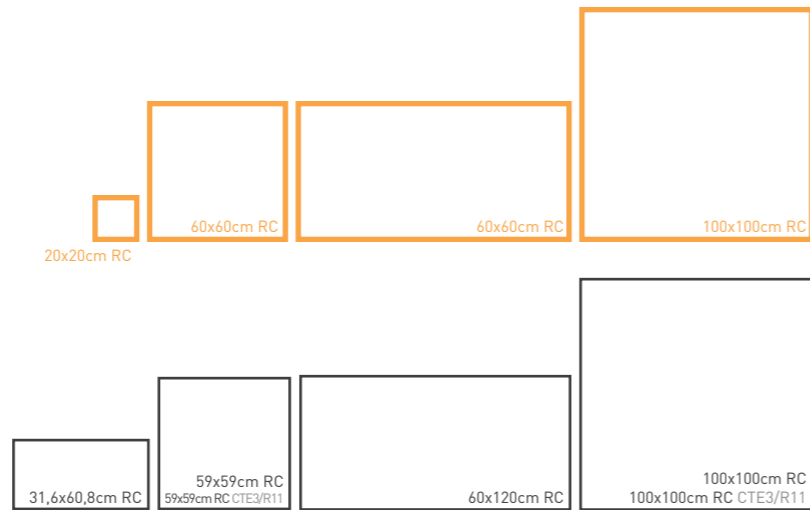

 MAKE UP DARK 60x120cm RC
 MAKE UP 20 DARK 20x20cm RC

MAKE UP MINK

31,6x60,8 • 59x59 RC • 60x120 RC • 100x100 RC • 20x20 RC • 60x60 RC • 60x120 RC • 100x100 RC
 12,4"x23,9" • 23,2"x23,2" RC • 23,6"x47,2" RC • 39,4"x39,4" RC • 7,9"x7,9" RC • 23,6"x23,6" RC • 23,6"x47,2" RC • 39,4"x39,4" RC

FORMATOS DISPONIBLES AVAILABLE FORMATS

TABLA RESUMEN SUMMARY TABLE

R001WS7205	MAKE UP MINK	31,6x60,8cm • 12,4"x23,9"	B 186
R001W32619	MAKE UP MINK RC	59x59cm • 23,2"x23,2"	B 226
R001W32697	MAKE UP MINK RC CTE3/R11	59x59cm • 23,2"x23,2"	B 226
R001W32635	MAKE UP MINK RC	60x120cm • 23,6"x47,2"	B 310
R001W32731	MAKE UP MINK RC	100x100cm • 39,4"x39,4"	B 310
R001W32898	MAKE UP MINK RC CTE3/R11	100x100cm • 39,4"x39,4"	B 310
R001W32589	MAKE UP 20 MINK RC	20x20cm • 7,9"x7,9"	B 671
R001W32944	MAKE UP 20 MINK RC	60x60cm • 23,6"x23,6"	B 410
R001W32605	MAKE UP 20 MINK RC	60x120cm • 23,6"x47,2"	B 600
R001W32745	MAKE UP 20 MINK RC	100x100cm • 39,4"x39,4"	B 600

MAKE UP WHITE 31,6x60,8cm
 MAKE UP MINK 100x100cm RC

MAKE UP HIDRA

COLD & WARM

59x59 RC • 20x20 RC • 60x60 RC
 23,2" x 23,2" RC • 7,9" x 7,9" RC • 23,6" x 23,6" RC

FORMATOS DISPONIBLES

AVAILABLE FORMATS

TABLA RESUMEN

Valores aproximados • Approximated values
*Disponibile en todos los colores • Available in all colors

Hidrocorte

Hydrocutting

Disponible en formato 100x100cm RC
Available in 39,4"x39,4" size

JUNTAS
JOINTS