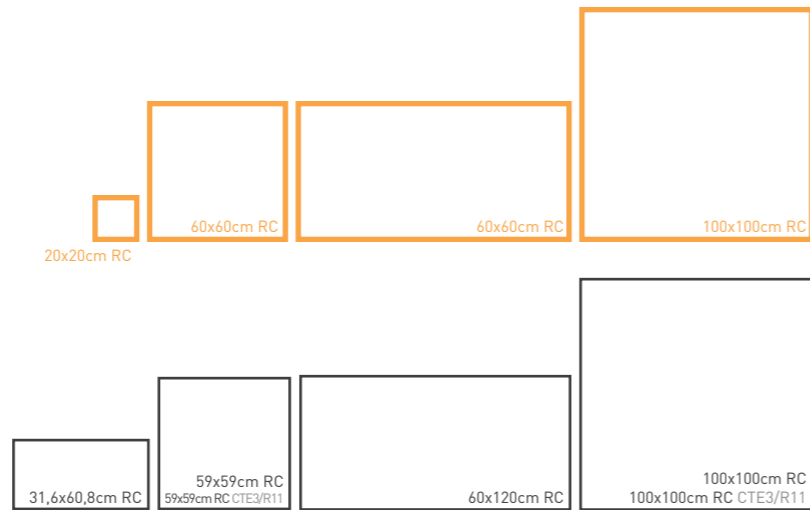

FORMATOS DISPONIBLES AVAILABLE FORMATS

TABLA RESUMEN SUMMARY TABLE

R001WS7205	MAKE UP GREY	31,6x60,8cm • 12,4"x23,9"	B 186
R001W32619	MAKE UP GREY RC	59x59cm • 23,2"x23,2"	B 226
R001W32697	MAKE UP GREY RC CTE3/R11	59x59cm • 23,2"x23,2"	B 226
R001W32635	MAKE UP GREY RC	60x120cm • 23,6"x47,2"	B 310
R001W32731	MAKE UP GREY RC	100x100cm • 39,4"x39,4"	B 310
R001W32898	MAKE UP GREY RC CTE3/R11	100x100cm • 39,4"x39,4"	B 310
R001W32589	MAKE UP 20 GREY RC	20x20cm • 7,9"x7,9"	B 671
R001W32940	MAKE UP 20 GREY RC	60x60cm • 23,6"x23,6"	B 410
R001W32605	MAKE UP 20 GREY RC	60x120cm • 23,6"x47,2"	B 600
R001W32745	MAKE UP 20 GREY RC	100x100cm • 39,4"x39,4"	B 600

 MAKE UP WHITE 60x120cm RC
 MAKE UP GREY 100x100cm RC

MAKE UP DARK

31,6x60,8 • 59x59 RC • 60x120 RC • 100x100 RC • 20x20 RC • 60x60 RC • 60x120 RC • 100x100 RC
 12,4"x23,9" • 23,2"x23,2" RC • 23,6"x47,2" RC • 39,4"x39,4" RC • 7,9"x7,9" RC • 23,6"x23,6" RC • 23,6"x47,2" RC • 39,4"x39,4" RC

FORMATOS DISPONIBLES AVAILABLE FORMATS

TABLA RESUMEN SUMMARY TABLE

R001WS7205	MAKE UP DARK	31,6x60,8cm • 12,4"x23,9"	B 186
R001W32619	MAKE UP DARK RC	59x59cm • 23,2"x23,2"	B 226
R001W32697	MAKE UP DARK RC CTE3/R11	59x59cm • 23,2"x23,2"	B 226
R001W32635	MAKE UP DARK RC	60x120cm • 23,6"x47,2"	B 310
R001W32731	MAKE UP DARK RC	100x100cm • 39,4"x39,4"	B 310
R001W32898	MAKE UP DARK RC CTE3/R11	100x100cm • 39,4"x39,4"	B 310
R001W32589	MAKE UP 20 DARK RC	20x20cm • 7,9"x7,9"	B 671
R001W32946	MAKE UP 20 DARK RC	60x60cm • 23,6"x23,6"	B 410
R001W32605	MAKE UP 20 DARK RC	60x120cm • 23,6"x47,2"	B 600
R001W32745	MAKE UP 20 DARK RC	100x100cm • 39,4"x39,4"	B 600

 MAKE UP DARK 60x120cm RC
 MAKE UP 20 DARK 20x20cm RC

MAKE UP MINK

31,6x60,8 • 59x59 RC • 60x120 RC • 100x100 RC • 20x20 RC • 60x60 RC • 60x120 RC • 100x100 RC
 12,4"x23,9" • 23,2"x23,2" RC • 23,6"x47,2" RC • 39,4"x39,4" RC • 7,9"x7,9" RC • 23,6"x23,6" RC • 23,6"x47,2" RC • 39,4"x39,4" RC