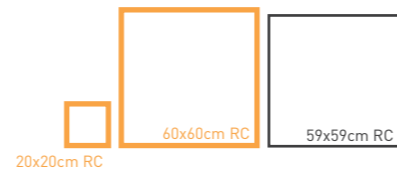

FORMATOS DISPONIBLES AVAILABLE FORMATS

TABLA RESUMEN SUMMARY TABLE

R001WS7205	MAKE UP DARK	31,6x60,8cm • 12,4"x23,9"	B 186
R001W32619	MAKE UP DARK RC	59x59cm • 23,2"x23,2"	B 226
R001W32697	MAKE UP DARK RC CTE3/R11	59x59cm • 23,2"x23,2"	B 226
R001W32635	MAKE UP DARK RC	60x120cm • 23,6"x47,2"	B 310
R001W32731	MAKE UP DARK RC	100x100cm • 39,4"x39,4"	B 310
R001W32898	MAKE UP DARK RC CTE3/R11	100x100cm • 39,4"x39,4"	B 310
R001W32589	MAKE UP 20 DARK RC	20x20cm • 7,9"x7,9"	B 671
R001W32946	MAKE UP 20 DARK RC	60x60cm • 23,6"x23,6"	B 410
R001W32605	MAKE UP 20 DARK RC	60x120cm • 23,6"x47,2"	B 600
R001W32745	MAKE UP 20 DARK RC	100x100cm • 39,4"x39,4"	B 600

FORMATOS DISPONIBLES AVAILABLE FORMATS

TABLA RESUMEN SUMMARY TABLE

R001WS7205	MAKE UP MINK	31,6x60,8cm • 12,4"x23,9"	B 186
R001W32619	MAKE UP MINK RC	59x59cm • 23,2"x23,2"	B 226
R001W32697	MAKE UP MINK RC CTE3/R11	59x59cm • 23,2"x23,2"	B 226
R001W32635	MAKE UP MINK RC	60x120cm • 23,6"x47,2"	B 310
R001W32731	MAKE UP MINK RC	100x100cm • 39,4"x39,4"	B 310
R001W32898	MAKE UP MINK RC CTE3/R11	100x100cm • 39,4"x39,4"	B 310
R001W32589	MAKE UP 20 MINK RC	20x20cm • 7,9"x7,9"	B 671
R001W32944	MAKE UP 20 MINK RC	60x60cm • 23,6"x23,6"	B 410
R001W32605	MAKE UP 20 MINK RC	60x120cm • 23,6"x47,2"	B 600
R001W32745	MAKE UP 20 MINK RC	100x100cm • 39,4"x39,4"	B 600

MAKE UP WHITE 31,6x60,8cm
 MAKE UP MINK 100x100cm RC

MAKE UP HIDRA

COLD & WARM

59x59 RC • 20x20 RC • 60x60 RC
 23,2" x 23,2" RC • 7,9" x 7,9" RC • 23,6" x 23,6" RC

FORMATOS DISPONIBLES

AVAILABLE FORMATS

TABLA RESUMEN

SUMMARY TABLE

R001W32601	MAKE UP HIDRA COLD RC	59x59cm • 23,2" x 23,2"	B 226
R001W32603	MAKE UP HIDRA WARM RC	59x59cm • 23,2" x 23,2"	B 226
R001W32573	MAKE UP HIDRA 20 COLD RC	20x20cm • 7,9" x 7,9"	B 671
R001W32575	MAKE UP HIDRA 20 WARM RC	20x20cm • 7,9" x 7,9"	B 671
R001W32936	MAKE UP HIDRA 20 COLD RC	60x60cm • 23,6" x 23,6"	B 410
R001W32938	MAKE UP HIDRA 20 WARM RC	60x60cm • 23,6" x 23,6"	B 410