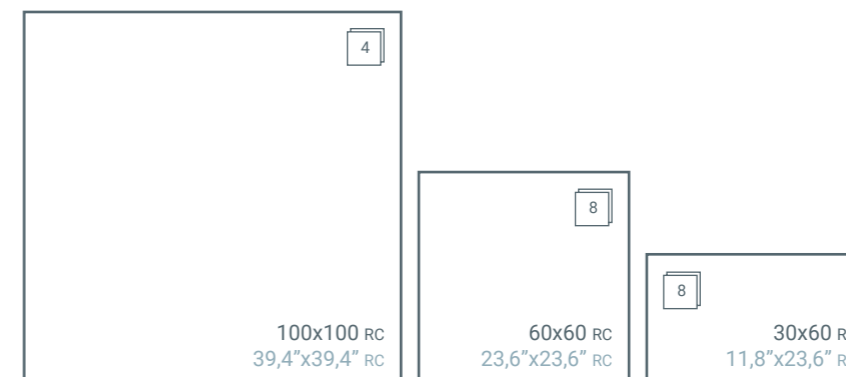

Simbología Simbology

Formatos
Sizes

SIMBOLOGÍA
SIMBOLOGY

- **Mate**
  Matt
- **Brillo**
  Gloss
- **Lappatto**
  Lappatto
- **Porcelánico**
  Porcelain Tile
- **Antihielo**
  Frost Resistance
- **Masa coloreada**
  Color Body
- **Rectificado**
  Rectified
- **Antideslizante**
  Antislip
- **Destonificado**
  Shading Variations
- **Antideslizante R11**
  Antislip R11
- **Destonificación uniforme**
  Uniform shading variation
- **Destonificación ligera**
  Slight shading variation
- **Destonificación moderada**
  Moderated shading variation
- **Destonificación considerable**
  Substantial shading variation
- **Variación gráfica**
  Pattern Variations

OUTDOOR20

Espesor 20mm
20mm Thickness