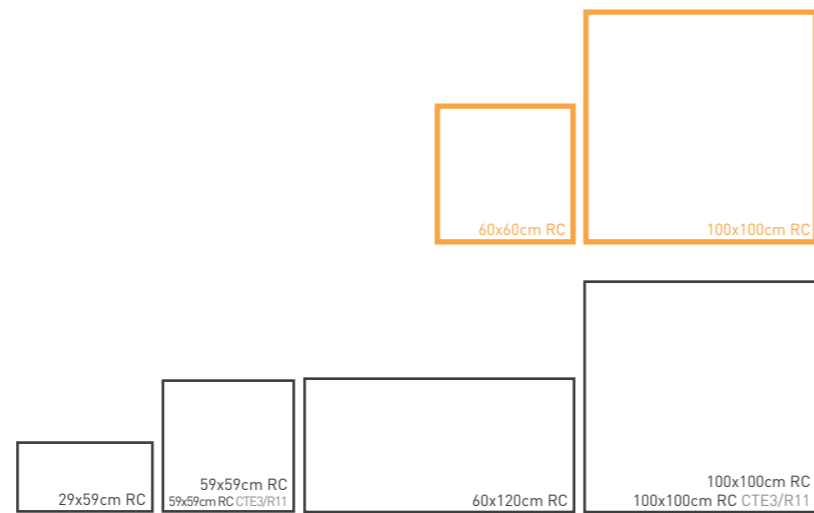

# MOON

WHITE

GREY

DARK

29x59cm RC

59x59cm RC

60x120cm RC

100x100cm RC

60x60cm RC

60x120cm RC

100x100cm RC

rocersa®

**MOON**  
WHITE

29x59 RC • 59x59 RC • 60x120 RC • 100x100 RC • 60x60 RC • 100x100 RC  
 11,4" x 23,2" RC • 23,2" x 23,2" RC • 23,6" x 47,2" RC • 39,4" x 39,4" RC • 23,6" x 23,6" RC • 39,4" x 39,4" RC

**FORMATOS DISPONIBLES**  
AVAILABLE FORMATS

**TABLA RESUMEN**  
SUMMARY TABLE

R001W32922	MOON WHITE RC	29x59 • 11,4" x 23,2"	B 226
R001W32863	MOON WHITE RC	59x59 • 23,2" x 23,2"	B 226
R001W32908	MOON WHITE RC CTE3/R11	59x59 • 23,2" x 23,2"	B 226
R001W32930	MOON WHITE RC	60x120 • 23,6" x 47,2"	B 310
R001W32821	MOON WHITE RC	100x100 • 39,4" x 39,4"	B 310
R001W32906	MOON WHITE RC CTE3/R11	100x100 • 39,4" x 39,4"	B 310

 MOON WHITE 60x120cm RC  
 MOON WHITE 100x100cm RC

**MOON**  
GREY

29x59 RC • 59x59 RC • 60x120 RC • 100x100 RC • 60x60 RC • 100x100 RC  
 11,4" x 23,2" RC • 23,2" x 23,2" RC • 23,6" x 47,2" RC • 39,4" x 39,4" RC • 23,6" x 23,6" RC • 39,4" x 39,4" RC