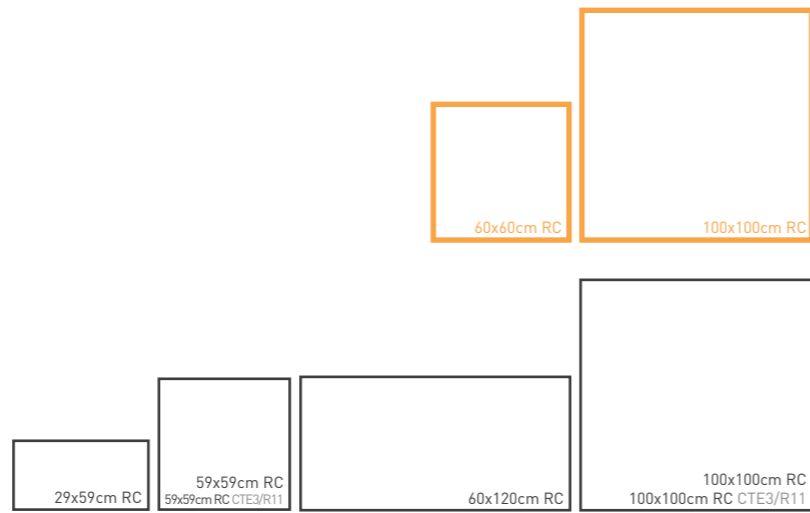

FORMATOS DISPONIBLES AVAILABLE FORMATS

TABLA RESUMEN SUMMARY TABLE

R001W32920	MOON DARK RC	29x59 • 11,4" x 23,2"	B 226
R001W32865	MOON DARK RC	59x59 • 23,2" x 23,2"	B 226
R001W32910	MOON DARK RC CTE3/R11	59x59 • 23,2" x 23,2"	B 226
R001W32825	MOON DARK RC	100x100 • 39,4" x 39,4"	B 310
R001W32900	MOON DARK RC CTE3/R11	100x100 • 39,4" x 39,4"	B 310
R001W32853	MOON 20 DARK RC	60x60 • 23,6" x 23,6"	B 410
R001W32861	MOON 20 DARK RC	100x100 • 39,4" x 39,4"	B 600