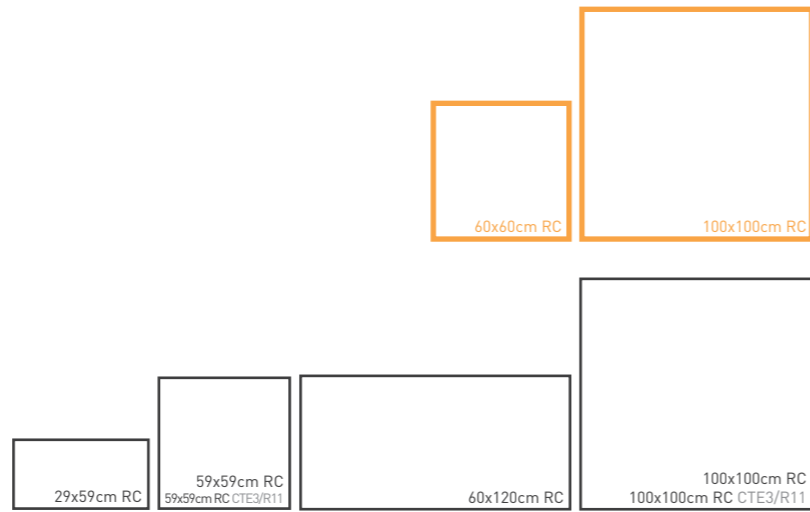

60x60cm RC

60x120cm RC

100x100cm RC

rocersa®

**MOON**  
WHITE

29x59 RC • 59x59 RC • 60x120 RC • 100x100 RC • 60x60 RC • 100x100 RC  
 11,4" x 23,2" RC • 23,2" x 23,2" RC • 23,6" x 47,2" RC • 39,4" x 39,4" RC • 23,6" x 23,6" RC • 39,4" x 39,4" RC

**FORMATOS DISPONIBLES**  
AVAILABLE FORMATS

**TABLA RESUMEN**  
SUMMARY TABLE

R001W32922	MOON WHITE RC	29x59 • 11,4" x 23,2"	B 226
R001W32863	MOON WHITE RC	59x59 • 23,2" x 23,2"	B 226
R001W32908	MOON WHITE RC CTE3/R11	59x59 • 23,2" x 23,2"	B 226
R001W32930	MOON WHITE RC	60x120 • 23,6" x 47,2"	B 310
R001W32821	MOON WHITE RC	100x100 • 39,4" x 39,4"	B 310
R001W32906	MOON WHITE RC CTE3/R11	100x100 • 39,4" x 39,4"	B 310

 MOON WHITE 60x120cm RC  
 MOON WHITE 100x100cm RC

**MOON**  
GREY

29x59 RC • 59x59 RC • 60x120 RC • 100x100 RC • 60x60 RC • 100x100 RC  
 11,4" x 23,2" RC • 23,2" x 23,2" RC • 23,6" x 47,2" RC • 39,4" x 39,4" RC • 23,6" x 23,6" RC • 39,4" x 39,4" RC

**FORMATOS DISPONIBLES**  
AVAILABLE FORMATS

**TABLA RESUMEN**  
SUMMARY TABLE

R001W32926	MOON GREY RC	29x59 • 11,4" x 23,2"	B 226
R001W32720	MOON GREY RC	59x59 • 23,2" x 23,2"	B 226
R001W32912	MOON GREY RC CTE3/R11	59x59 • 23,2" x 23,2"	B 226
R001W32823	MOON GREY RC	100x100 • 39,4" x 39,4"	B 310
R001W32902	MOON GREY RC CTE3/R11	100x100 • 39,4" x 39,4"	B 310
R001W32851	MOON 20 GREY RC	60x60 • 23,6" x 23,6"	B 410
R001W32859	MOON 20 GREY RC	100x100 • 39,4" x 39,4"	B 600