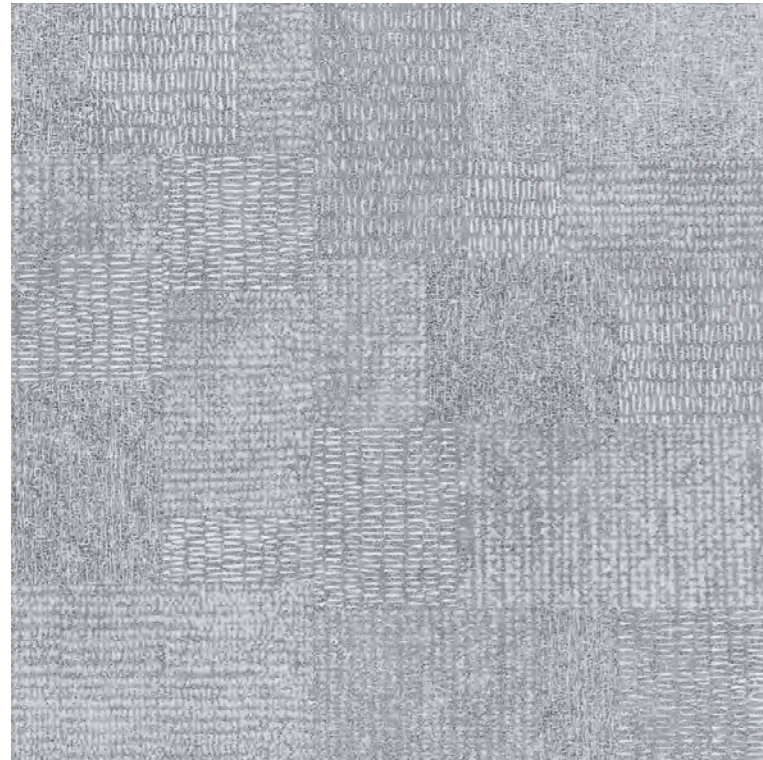

Fossil Dec Grey 60x60 RC
Fossil Dec Grey 100x100 RC / Fossil Dec 20 Grey 100x100 RC