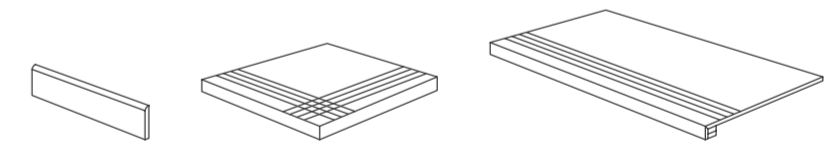

PIEZAS ESPECIALES

SPECIAL PIECES

RODAPIÉ AXIS	8x120/3,1"x47,2"	CP077
RODAPIÉ AXIS	8x31,6/3,1"x12,4"	CP030
PELDAÑO ING AXIS	29,5x120/11,6"x47,2"	CP770
PELDAÑO ING AXIS	29,5x59/11,6"x23,2"	CP279
PELDAÑO ÁNGULO ING AXIS	29,5x29,5/11,6"x11,6"	CP285

PACKING

	CAJAS - BOXES			PALET - PALLET			EUROPALET - EUROPALET		
	Piezas Pieces	m2	kg	Cajas Boxes	m2	kg*	Cajas Boxes	m2	kg*
AXIS 60x120 cm RC	2	1,440	38,000	--	--	--	27	38,880	1026
AXIS 20 60x120 cm RC	1	0,720	34,363	--	--	--	30	21,600	1031
AXIS 20 61x61 cm	2	0,744	34,879	--	--	--	30	22,320	1046
AXIS 20 60x60 cm RC	2	0,720	33,823	--	--	--	30	21,600	1015
AXIS 59x59 cm RC	3	1,044	23,803	36	37,584	857	30	31,320	714
AXIS 31,6x60,8 cm	6	1,150	23,314	48	55,200	1119	40	46,000	933
MOSAICO AXIS 29,5x29,5 cm	6	--	12,390	--	--	--	--	--	--
RODAPIÉ AXIS 8x120 cm	2	--	10,120	--	--	--	--	--	--
RODAPIÉ AXIS 8x31,6 cm	4	--	2,04	--	--	--	--	--	--
PELDAÑO ING AXIS 29,5x120 cm	1	--	11,250	--	--	--	--	--	--
PELDAÑO ING AXIS 29,5x59 cm	4	--	16,89	--	--	--	--	--	--
PELDAÑO ÁNGULO ING AXIS 29,5x29,5 cm	4	--	12,532	--	--	--	--	--	--