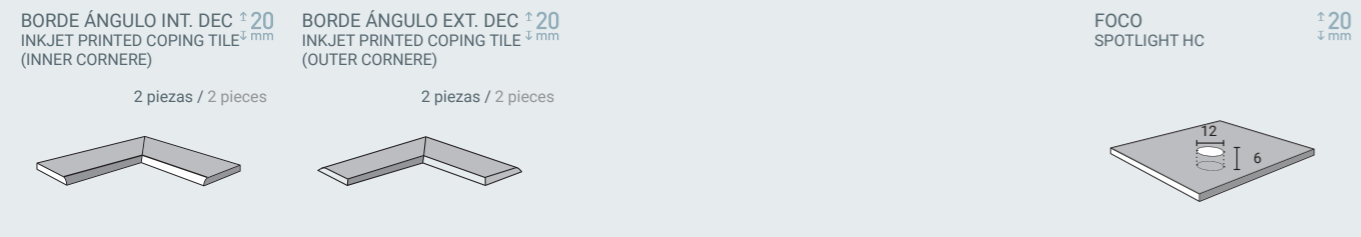

Coralstone Calcite 60x120 RC

calcite

Variedad gráfica 60x60 RC
Graphic variation 23,6"x23,6" RC

*Más información en nuestro catálogo general
*More information in our general catalog
www.rocorsa.com

bases size formato bases	finishing acabado	thickness espesor	test results resultado test	code código	cottone	bianco	calcite
31,6x60,8	MAT	8,5mm	R10/CTE2	B186	RO01WS74069	RO01WS73955	RO01WS73957
31,6x60,8	MAT	8,5mm	R11/CTE3	B186	RO01WS74189	RO01WS74185	RO01WS74187
30x60 RC	MAT	9,5mm	R10/CTE2	B226	RO01W34945	RO01W34941	RO01W34943
60x60 RC	MAT	9,5mm	R10/CTE2	B226	RO01W34937	RO01W34933	RO01W34935
60x60 RC	MAT	9,5mm	R11/CTE3	B226	RO01W35046	RO01W35044	RO01W35048
60x120 RC	LAP	10,1mm	-	B430	RO01W34929	RO01W33813	RO01W33815
60x120 RC	MAT	10,1mm	R10/CTE2	B310	RO01W34931	RO01W33809	RO01W33811
60x120 RC	MAT	10,1mm	R11/CTE3	B430	RO01W35072	RO01W35068	RO01W35070
100x100 RC	LAP	11,5mm	-	B430	RO01W34949	RO01W34032	RO01W34034
100x100 RC	MAT	11,5mm	R10/CTE2	B310	RO01W34927	RO01W33477	RO01W33479
100x100 RC	MAT	11,5mm	R11/CTE3	B310	RO01W34925	RO01W33483	RO01W33485
60x60 RC	MAT	20mm	R11/CTE3	B410	RO01W34919	RO01W33455	RO01W33457
60x90 RC	MAT	20mm	R11/CTE3	B524	RO01W34921	RO01W33467	RO01W33469
60x120 RC	MAT	20mm	R11/CTE3	B600	RO01W35101	RO01W33833	RO01W33835
100x100 RC	MAT	20mm	R11/CTE3	B600	RO01W34923	RO01W33471	RO01W33473