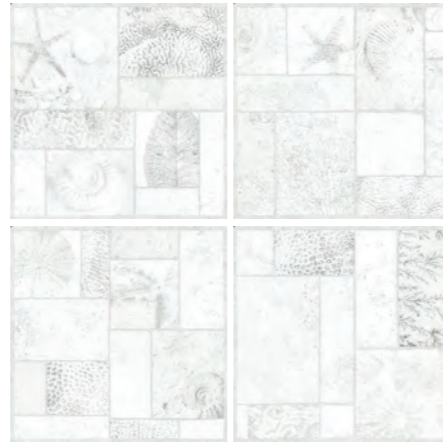

Variedad gráfica 60x60 RC
Graphic variation 23,6"x23,6" RC