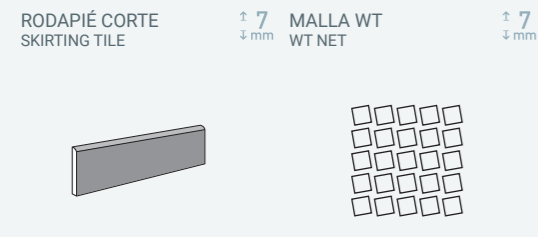

Coralstone Calcite 60x120 RC

calcite

Variedad gráfica 60x60 RC
Graphic variation 23,6"x23,6" RC

*Más información en nuestro catálogo general
*More information in our general catalog
www.rocorsa.com

bases size formato bases	finishing acabado	thickness espesor	test results resultado test	code código	cottone	bianco	calcite
31,6x60,8	MAT	8,5mm	R10/CTE2	B186	RO01WS74069	RO01WS73955	RO01WS73957
31,6x60,8	MAT	8,5mm	R11/CTE3	B186	RO01WS74189	RO01WS74185	RO01WS74187
30x60 RC	MAT	9,5mm	R10/CTE2	B226	RO01W34945	RO01W34941	RO01W34943
60x60 RC	MAT	9,5mm	R10/CTE2	B226	RO01W34937	RO01W34933	RO01W34935
60x60 RC	MAT	9,5mm	R11/CTE3	B226	RO01W35046	RO01W35044	RO01W35048
60x120 RC	LAP	10,1mm	-	B430	RO01W34929	RO01W33813	RO01W33815
60x120 RC	MAT	10,1mm	R10/CTE2	B310	RO01W34931	RO01W33809	RO01W33811
60x120 RC	MAT	10,1mm	R11/CTE3	B430	RO01W35072	RO01W35068	RO01W35070
100x100 RC	LAP	11,5mm	-	B430	RO01W34949	RO01W34032	RO01W34034
100x100 RC	MAT	11,5mm	R10/CTE2	B310	RO01W34927	RO01W33477	RO01W33479
100x100 RC	MAT	11,5mm	R11/CTE3	B310	RO01W34925	RO01W33483	RO01W33485
60x60 RC	MAT	20mm	R11/CTE3	B410	RO01W34919	RO01W33455	RO01W33457
60x90 RC	MAT	20mm	R11/CTE3	B524	RO01W34921	RO01W33467	RO01W33469
60x120 RC	MAT	20mm	R11/CTE3	B600	RO01W35101	RO01W33833	RO01W33835
100x100 RC	MAT	20mm	R11/CTE3	B600	RO01W34923	RO01W33471	RO01W33473