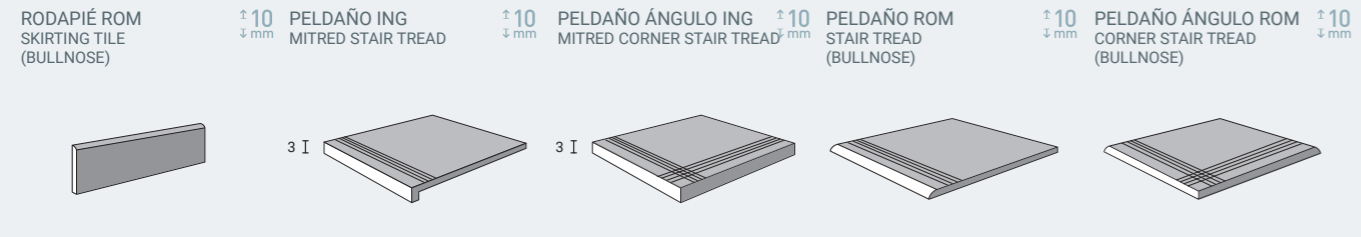

Coralstone Calcite 60x120 RC

calcite

Variedad gráfica 60x60 RC
Graphic variation 23,6"x23,6" RC

*Más información en nuestro catálogo general
*More information in our general catalog
www.rocorsa.com

bases size formato bases	finishing acabado	thickness espesor	test results resultado test	code código	cottone	bianco	calcite
31,6x60,8	MAT	8,5mm	R10/CTE2	B186	RO01WS74069	RO01WS73955	RO01WS73957
31,6x60,8	MAT	8,5mm	R11/CTE3	B186	RO01WS74189	RO01WS74185	RO01WS74187
30x60 RC	MAT	9,5mm	R10/CTE2	B226	RO01W34945	RO01W34941	RO01W34943
60x60 RC	MAT	9,5mm	R10/CTE2	B226	RO01W34937	RO01W34933	RO01W34935
60x60 RC	MAT	9,5mm	R11/CTE3	B226	RO01W35046	RO01W35044	RO01W35048
60x120 RC	LAP	10,1mm	-	B430	RO01W34929	RO01W33813	RO01W33815
60x120 RC	MAT	10,1mm	R10/CTE2	B310	RO01W34931	RO01W33809	RO01W33811
60x120 RC	MAT	10,1mm	R11/CTE3	B430	RO01W35072	RO01W35068	RO01W35070
100x100 RC	LAP	11,5mm	-	B430	RO01W34949	RO01W34032	RO01W34034
100x100 RC	MAT	11,5mm	R10/CTE2	B310	RO01W34927	RO01W33477	RO01W33479
100x100 RC	MAT	11,5mm	R11/CTE3	B310	RO01W34925	RO01W33483	RO01W33485
60x60 RC	MAT	20mm	R11/CTE3	B410	RO01W34919	RO01W33455	RO01W33457
60x90 RC	MAT	20mm	R11/CTE3	B524	RO01W34921	RO01W33467	RO01W33469
60x120 RC	MAT	20mm	R11/CTE3	B600	RO01W35101	RO01W33833	RO01W33835
100x100 RC	MAT	20mm	R11/CTE3	B600	RO01W34923	RO01W33471	RO01W33473