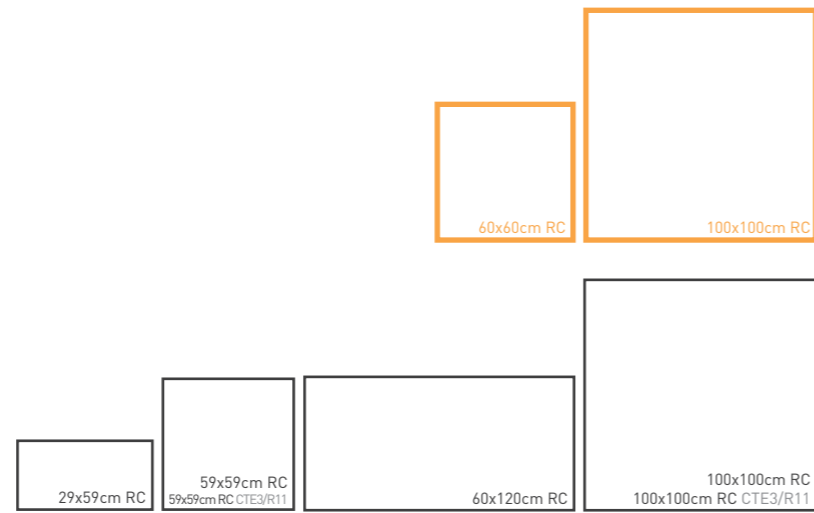

FORMATOS DISPONIBLES
AVAILABLE FORMATS

TABLA RESUMEN
SUMMARY TABLE

R001W32926	MOON GREY RC	29x59 • 11,4" x 23,2"	B 226
R001W32720	MOON GREY RC	59x59 • 23,2" x 23,2"	B 226
R001W32912	MOON GREY RC CTE3/R11	59x59 • 23,2" x 23,2"	B 226
R001W32823	MOON GREY RC	100x100 • 39,4" x 39,4"	B 310
R001W32902	MOON GREY RC CTE3/R11	100x100 • 39,4" x 39,4"	B 310
R001W32851	MOON 20 GREY RC	60x60 • 23,6" x 23,6"	B 410
R001W32859	MOON 20 GREY RC	100x100 • 39,4" x 39,4"	B 600

 MOON GREY 60x120cm RC
 MOON GREY 100x100cm RC

MOON DARK

29x59 RC • 59x59 RC • 60x120 RC • 100x100 RC • 60x60 RC • 100x100 RC
 11,4" x 23,2" RC • 23,2" x 23,2" RC • 23,6" x 47,2" RC • 39,4" x 39,4" RC • 23,6" x 23,6" RC • 39,4" x 39,4" RC

FORMATOS DISPONIBLES AVAILABLE FORMATS

TABLA RESUMEN SUMMARY TABLE

R001W32920	MOON DARK RC	29x59 • 11,4" x 23,2"	B 226
R001W32865	MOON DARK RC	59x59 • 23,2" x 23,2"	B 226
R001W32910	MOON DARK RC CTE3/R11	59x59 • 23,2" x 23,2"	B 226
R001W32825	MOON DARK RC	100x100 • 39,4" x 39,4"	B 310
R001W32900	MOON DARK RC CTE3/R11	100x100 • 39,4" x 39,4"	B 310
R001W32853	MOON 20 DARK RC	60x60 • 23,6" x 23,6"	B 410
R001W32861	MOON 20 DARK RC	100x100 • 39,4" x 39,4"	B 600

Valores aproximados • Approximated values
*Disponibile en todos los colores • Available in all colors

Hidrocorte

Hydrocutting

Disponible en formato 100x100cm RC
Available in 39,4"x39,4" size

JUNTAS
JOINTS