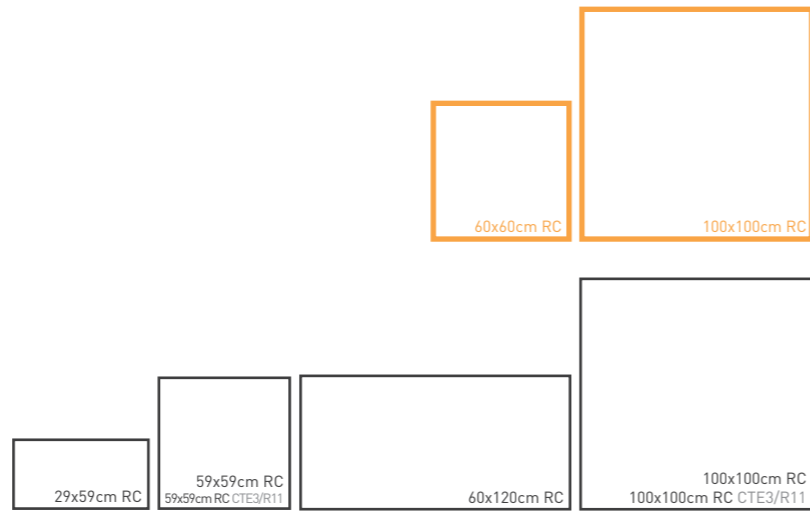

 MOON GREY 60x120cm RC
 MOON GREY 100x100cm RC

MOON DARK

29x59 RC • 59x59 RC • 60x120 RC • 100x100 RC • 60x60 RC • 100x100 RC
 11,4" x 23,2" RC • 23,2" x 23,2" RC • 23,6" x 47,2" RC • 39,4" x 39,4" RC • 23,6" x 23,6" RC • 39,4" x 39,4" RC

FORMATOS DISPONIBLES AVAILABLE FORMATS

TABLA RESUMEN SUMMARY TABLE

R001W32920	MOON DARK RC	29x59 • 11,4" x 23,2"	B 226
R001W32865	MOON DARK RC	59x59 • 23,2" x 23,2"	B 226
R001W32910	MOON DARK RC CTE3/R11	59x59 • 23,2" x 23,2"	B 226
R001W32825	MOON DARK RC	100x100 • 39,4" x 39,4"	B 310
R001W32900	MOON DARK RC CTE3/R11	100x100 • 39,4" x 39,4"	B 310
R001W32853	MOON 20 DARK RC	60x60 • 23,6" x 23,6"	B 410
R001W32861	MOON 20 DARK RC	100x100 • 39,4" x 39,4"	B 600

 MOON DARK 60x120cm RC
 MOON DARK 100x100cm RC

MOON GREY 100x100cm RC

Disponible en todos los colores • Available in all colors

MOON GREY 100x100cm RC

MOSAICOS
MOSAICS

MS MOON WHITE

MS MOON GREY

MS MOON DARK

Valores aproximados • Approximated values
*Disponibile en todos los colores • Available in all colors

Hidrocorte

Hydrocutting

Disponible en formato 100x100cm RC
Available in 39,4"x39,4" size

JUNTAS
JOINTS