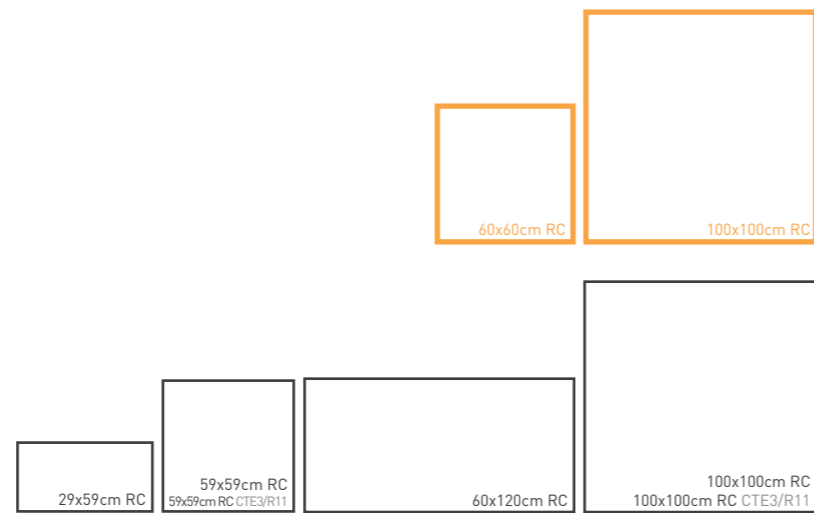

FORMATOS DISPONIBLES
AVAILABLE FORMATS

TABLA RESUMEN
SUMMARY TABLE

R001W32922	MOON WHITE RC	29x59 • 11,4" x 23,2"	B 226
R001W32863	MOON WHITE RC	59x59 • 23,2" x 23,2"	B 226
R001W32908	MOON WHITE RC CTE3/R11	59x59 • 23,2" x 23,2"	B 226
R001W32930	MOON WHITE RC	60x120 • 23,6" x 47,2"	B 310
R001W32821	MOON WHITE RC	100x100 • 39,4" x 39,4"	B 310
R001W32906	MOON WHITE RC CTE3/R11	100x100 • 39,4" x 39,4"	B 310

 MOON WHITE 60x120cm RC
 MOON WHITE 100x100cm RC

MOON
GREY

29x59 RC • 59x59 RC • 60x120 RC • 100x100 RC • 60x60 RC • 100x100 RC
 11,4" x 23,2" RC • 23,2" x 23,2" RC • 23,6" x 47,2" RC • 39,4" x 39,4" RC • 23,6" x 23,6" RC • 39,4" x 39,4" RC

FORMATOS DISPONIBLES
AVAILABLE FORMATS

TABLA RESUMEN
SUMMARY TABLE

R001W32926	MOON GREY RC	29x59 • 11,4" x 23,2"	B 226
R001W32720	MOON GREY RC	59x59 • 23,2" x 23,2"	B 226
R001W32912	MOON GREY RC CTE3/R11	59x59 • 23,2" x 23,2"	B 226
R001W32823	MOON GREY RC	100x100 • 39,4" x 39,4"	B 310
R001W32902	MOON GREY RC CTE3/R11	100x100 • 39,4" x 39,4"	B 310
R001W32851	MOON 20 GREY RC	60x60 • 23,6" x 23,6"	B 410
R001W32859	MOON 20 GREY RC	100x100 • 39,4" x 39,4"	B 600

Valores aproximados • Approximated values
*Disponibile en todos los colores • Available in all colors

Hidrocorte

Hydrocutting

Disponible en formato 100x100cm RC
Available in 39,4"x39,4" size

JUNTAS
JOINTS