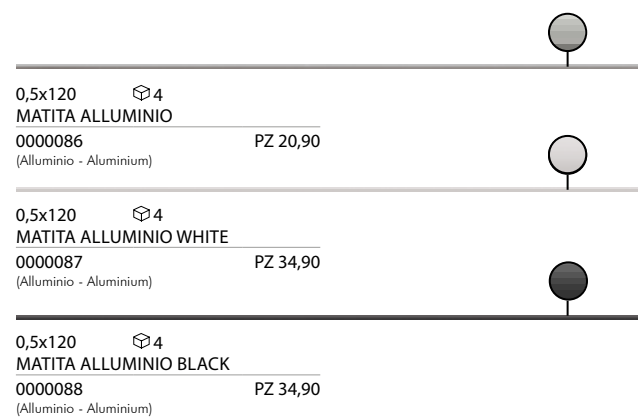

DECORI / DECORS

PAVIMENTI CONSIGLIATI / RECOMMENDED FLOORS

TRACKS	WHITE	GREY	IVORY	SAND
DOLPHIN	Moon	Moon	Milk	Milk
	Grey	Grey	Clay	Clay
SOLERAS	Bianco	Bianco	Oak	Oak
	Grigio	Grigio	Beige	Beige
DOCKS	Silver	Silver	Avana	Avana
	Silver	Silver	Warm	Warm
INTERNO 9	Dark	Dark	Mud	Mud
	Dark	Dark	Rust	Rust
UNIKA	Grey	Grey	Bronze	Bronze
	Smoke	Smoke	Cream	Cream
RE - WORK	Silver	Silver	Bone	Bone
	Grey	Grey	Warm	Warm